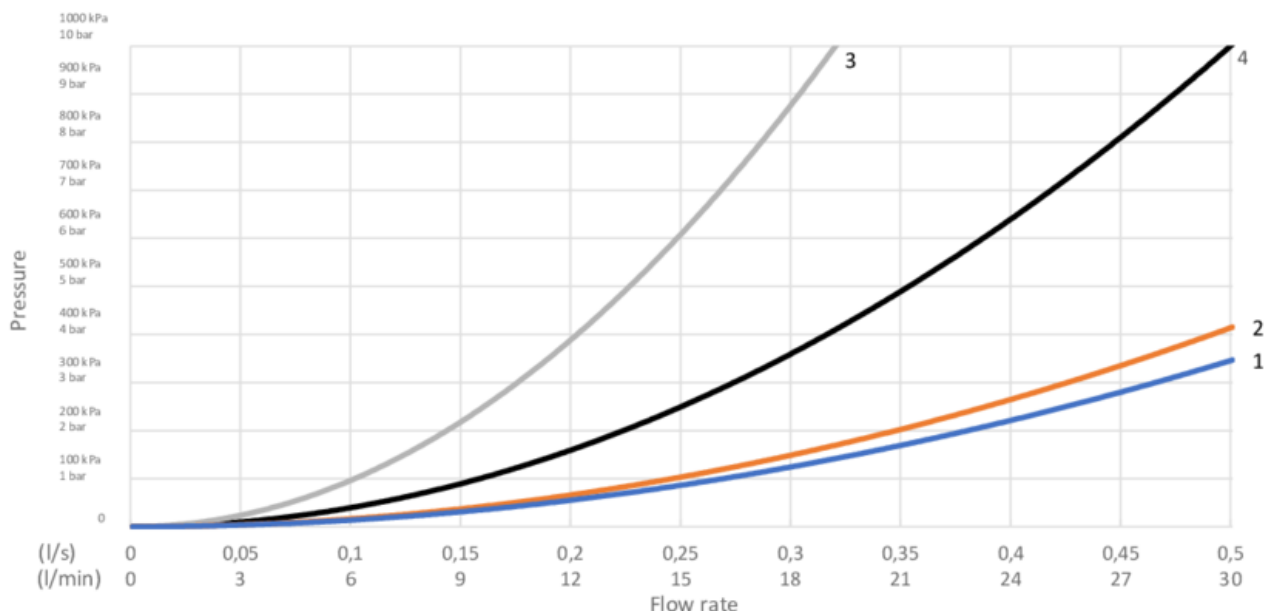

## FLOW CHART/

Thermostatic Mixers, Shower Columns, Spout 350 mm

- 1. Max flow (bath- and shower outlet)
- 2. Head shower GB41103230, GB41103235
- 3. Hand shower GB41103230, GB41103235
- 4. Spout GB41650288 (350 mm)