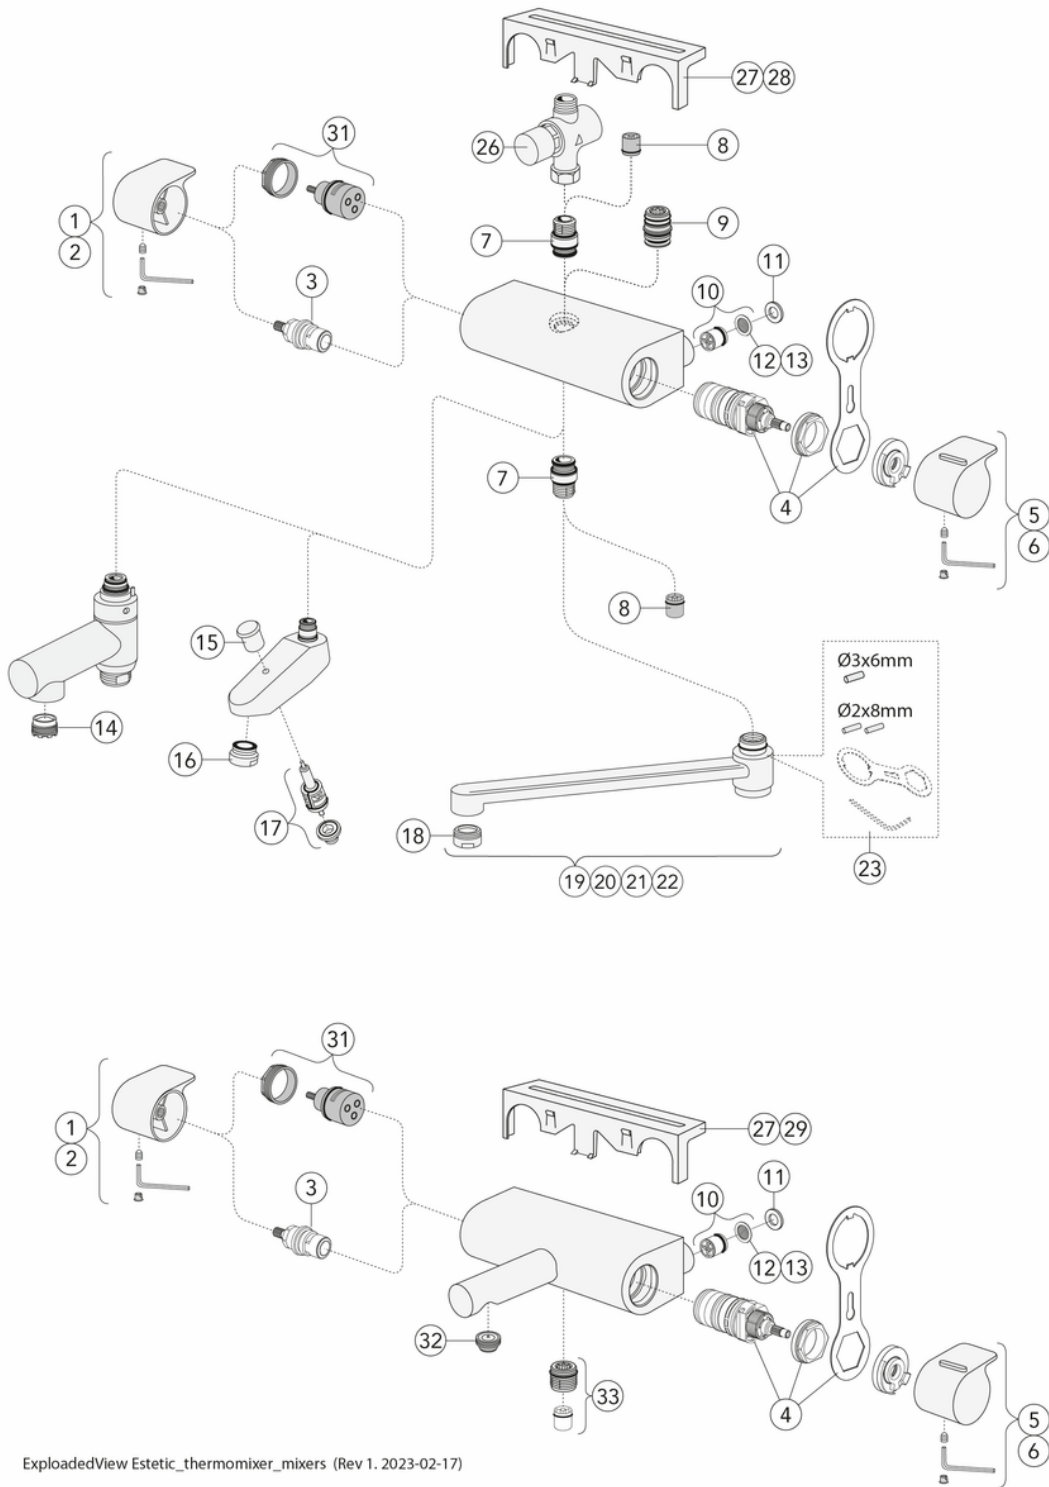

Reservdelar

Nr.	Produkt	RSK-nr.	Art-nr.
1	Vred Estetic - mängd	8387070	GB4165023301
2	Vred Estetic - mängd	8387071	GB416502335301
3	Överstykke Estetic	8397012	GB4165029301
4	Termostatinsats	8612677	GB41638334 01
5	Vred Estetic - temperatur	8387079	GB4165023501
6	Vred Estetic - temperatur	8387080	GB416502355301
7	Nipple Nya Nautic	8228010	GB4165020401
8	Backventil dw 14	4315582	GB41634719 01
9	Nipple New Nautic	8228018	GB4165020601
10	Backventil med filter	8612654	GB41632698 02
11	Packning Nya Nautic	8239534	GB41650355
12	Filter för backventil	8612662	GB41635633 02
13	Filter för backventil	8612659	GB41635633 10
14	Strålsamlare	8242222	GB41638542 01
15	Dragknopp omkastare	8221723	GB41636822 01
16	Strålsamlare	8242214	GB41634555 01
17	Dragomkastare	8612750	GB41636577 01
18	Strålsamlare	8242213	GB41630131 01
19	Svängbar utloppspip 85 mm	8441005	GB41650279
20	Svängbar utloppspip 150 mm	8441006	GB41650282
21	Svängbar utloppspip 250 mm	8441007	GB41650285
22	Svängbar utloppspip 350 mm	8441008	GB41650288
23	Detaljer för slagbegränsning	8593770	GB41633972
26	Tidsstyrd tryckventil	8218913	GB41639716
27	Hylla	8239523	GB41650052
28	Hylla	8239524	GB4165005253
29	Vred Nya Nautic - mängd	8387074	GB4165036301
30	Omkastare Nya Nautic	8397010	GB4165035201
31	Omkastare Nya Nautic	8397009	GB4165021301
32	Strålsamlare	8280016	GB4165021001
33	Anslutningsnippel	8187329	GB41634756 01
34	Anslutningsnippel		GB41638997 02
35	Monteringsdetaljer	8593757	GB41634577
36	Plugg		GB41638998 02
37	Anslutningsnippel	8187289	GB41632815